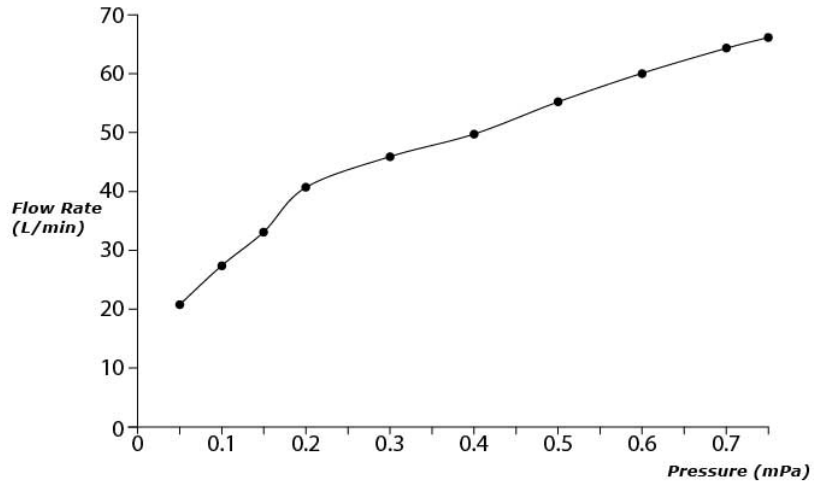

Flow Rate

TBG09201B

Please consult, TOTO representative for more details.

All rights reserved by TOTO including but not limited to Improve & Change of Product Design, Specs or Availability at any time without prior notice.