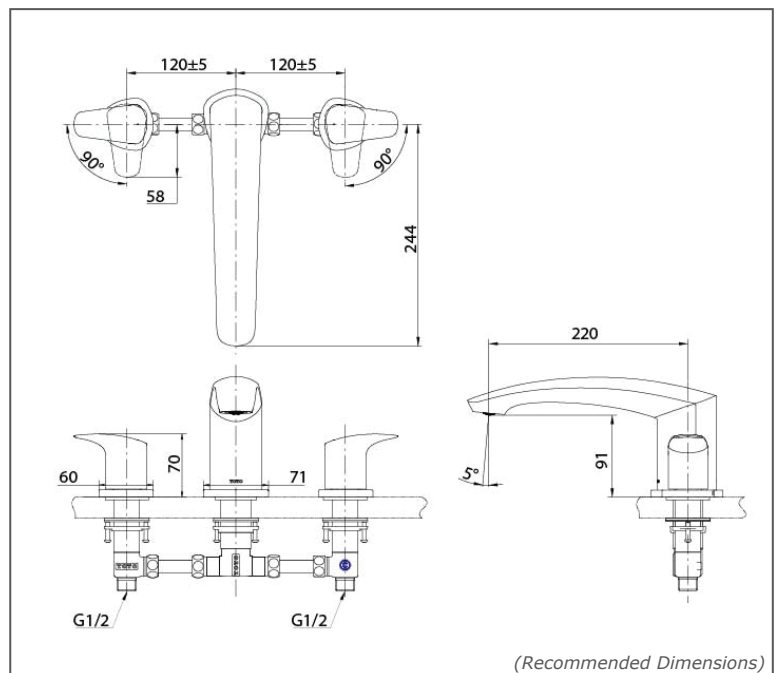

## SPECIFICATIONS

- Finish : Chrome
- Material : Brass
- Water Pressure : 0.25MPa~0.75MPa

## PARTS DESCRIPTION

TBG09201B : Bath Filler Without Shower  
(3 Holes)

TBG09201B

Please consult, TOTO representative for more details.

All rights reserved by TOTO including but not limited to Improve & Change of Product Design, Specs or Availability at any time without prior notice.